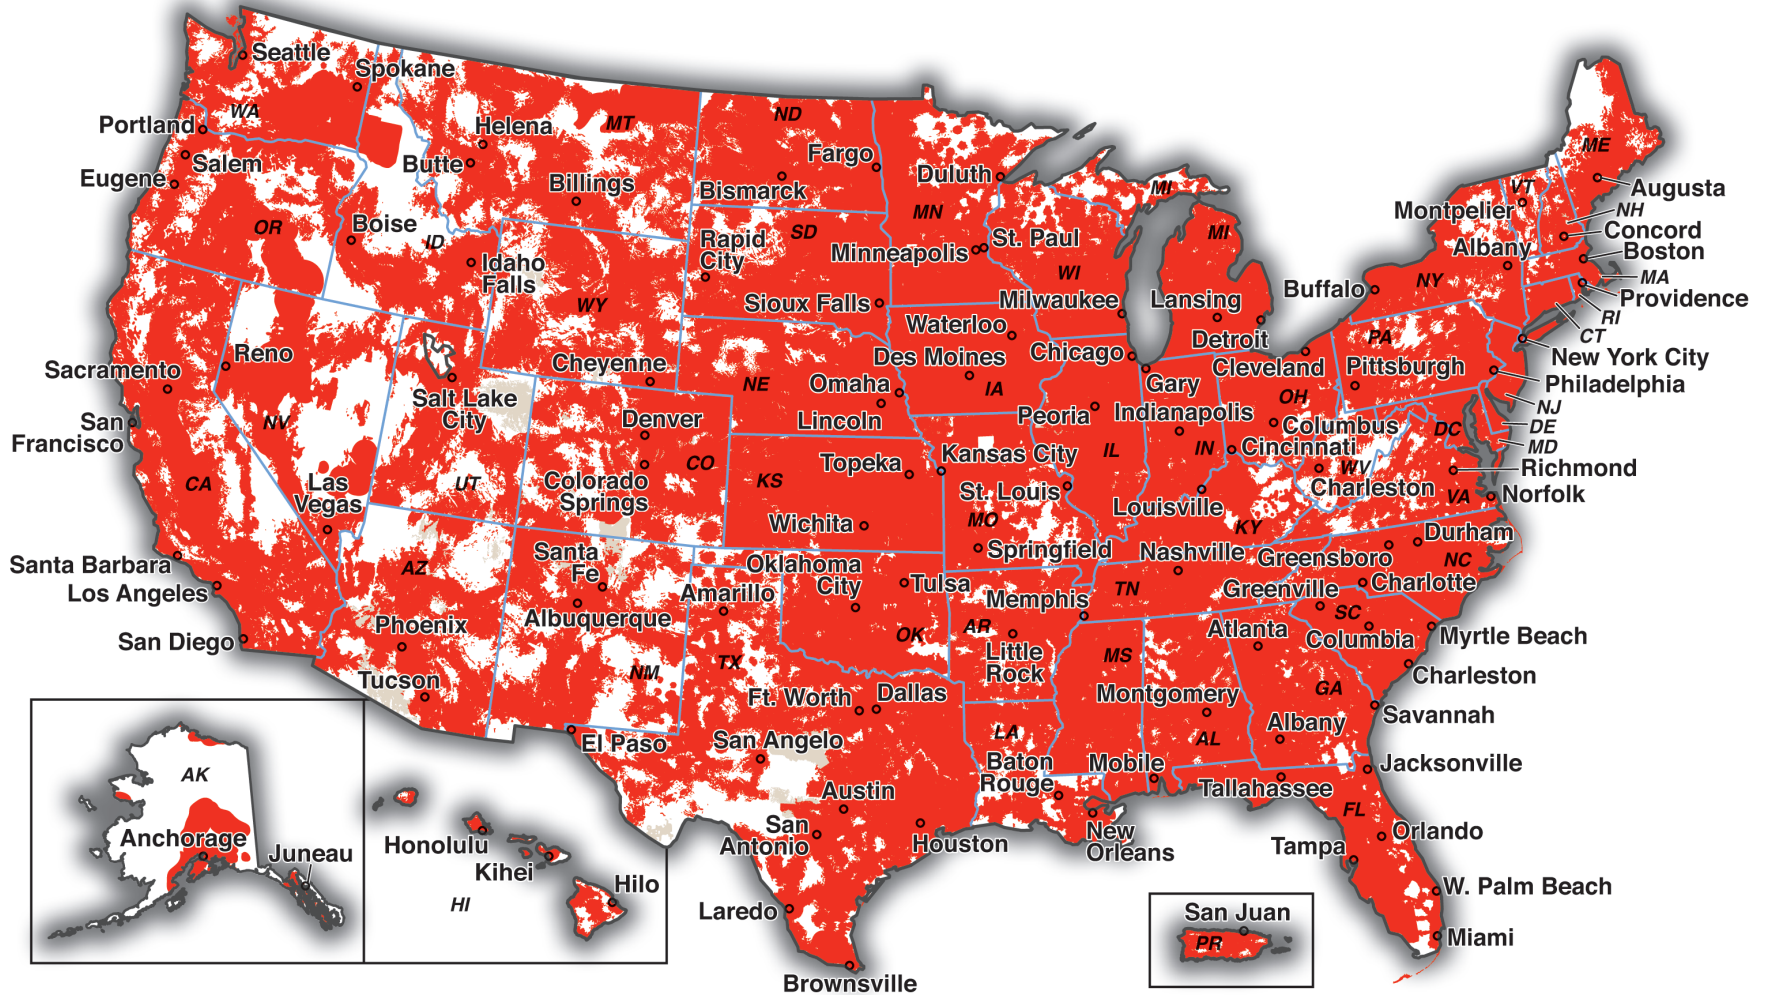

### Map Key

-  Home Airtime Rate and Coverage Area
-  Roam Airtime Rate and Coverage Area
-  No Coverage Area

#### Important Map Information:

This map is not a guarantee of coverage and contains areas with no service, and is a general prediction of where rates and coverage apply. The coverage information contained in this document was compiled from reliable sources; however, the data may be subject to errors and omissions. The information is based on assumptions and predictions that are not binding and may change from time to time without notice. Wireless service is subject to network and transmission limitations, including cell site unavailability, particularly near boundaries and in remote areas. End User's equipment, weather, topography and other environmental considerations also affect service and service may vary significantly within buildings. With "all-digital" devices the End User can only make and receive calls when digital service is available. When digital service is not available, the device will not operate or be able to make 911 calls.